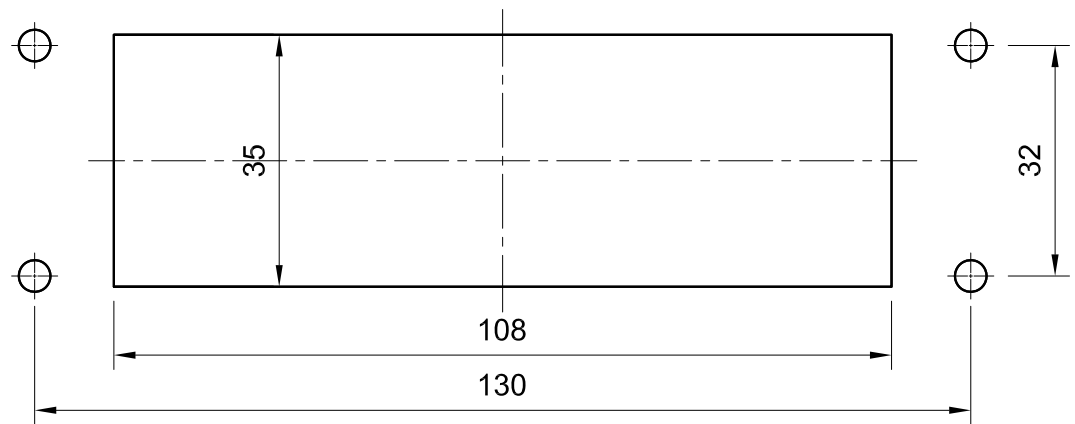

Panel cut out

 InKonn (Suzhou) Electric Technology Co., Ltd.	All Dimensions in mm Original Size DIN A4	Date 2020-07-10	Drawing No. TC3838999	Rev. A00	Scale 1:1
	Part No. 10 11 024 0520	Created by Shuxu Huang	Checked by Yiyi Luo	Page 1/1	
Type Name HB24-BM-DL					