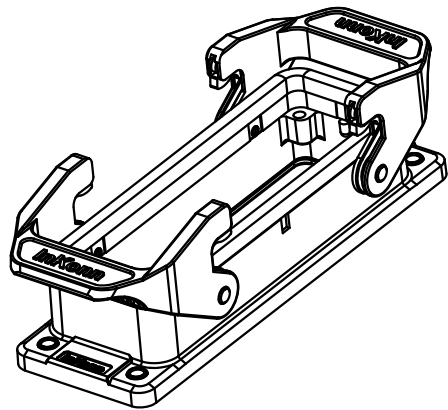

Panel cut out

 InKonn (Suzhou) Electric Technology Co., Ltd.	All Dimensions in mm Original Size DIN A4	Date 2020-07-10	Drawing No. TC3838999	Rev. A00	Scale 1:1
	Part No. 10 11 024 0520	Created by Shuxu Huang	Checked by Yiyi Luo	Page 1/1	
Type Name HB24-BM-DL					